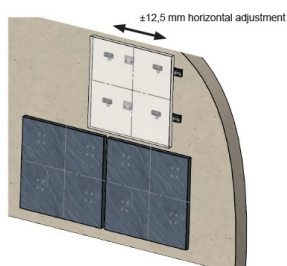

PRODUCT SHEET

Description:

Cabinet Hanger "Cliff", Male Part, Black PC, F/Chipboard Screws, Load Capacity 250 kg. by use of 4 Sets, (NOT FOR, SALE IN GERMANY)

Item number:

11.05.650-0

Units	Box	Carton	HS Code	Barcode
Pcs.	1000	2000	3926909790	 5704866492799