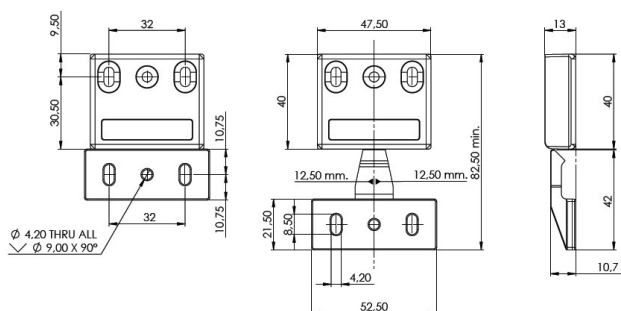

PRODUCT SHEET

Description:

Cabinet Hanger "Cliff", Male Part, Black PC, F/Chipboard Screws, Load Capacity 250 kg. by use of 4 Sets, (NOT FOR, SALE IN GERMANY)

Item number:

11.05.650-0

Units	Box	Carton	HS Code	Barcode
Pcs.	1000	2000	3926909790	 5704866492799