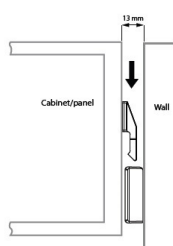

PRODUCT SHEET

Description:

Cabinet Hanger "Cliff", Male Part, Black PC, F/Chipboard Screws, Load Capacity 250 kg. by use of 4 Sets, (NOT FOR, SALE IN GERMANY)

Item number:

11.05.650-0

Units	Box	Carton	HS Code	Barcode
Pcs.	1000	2000	3926909790	 5704866492799